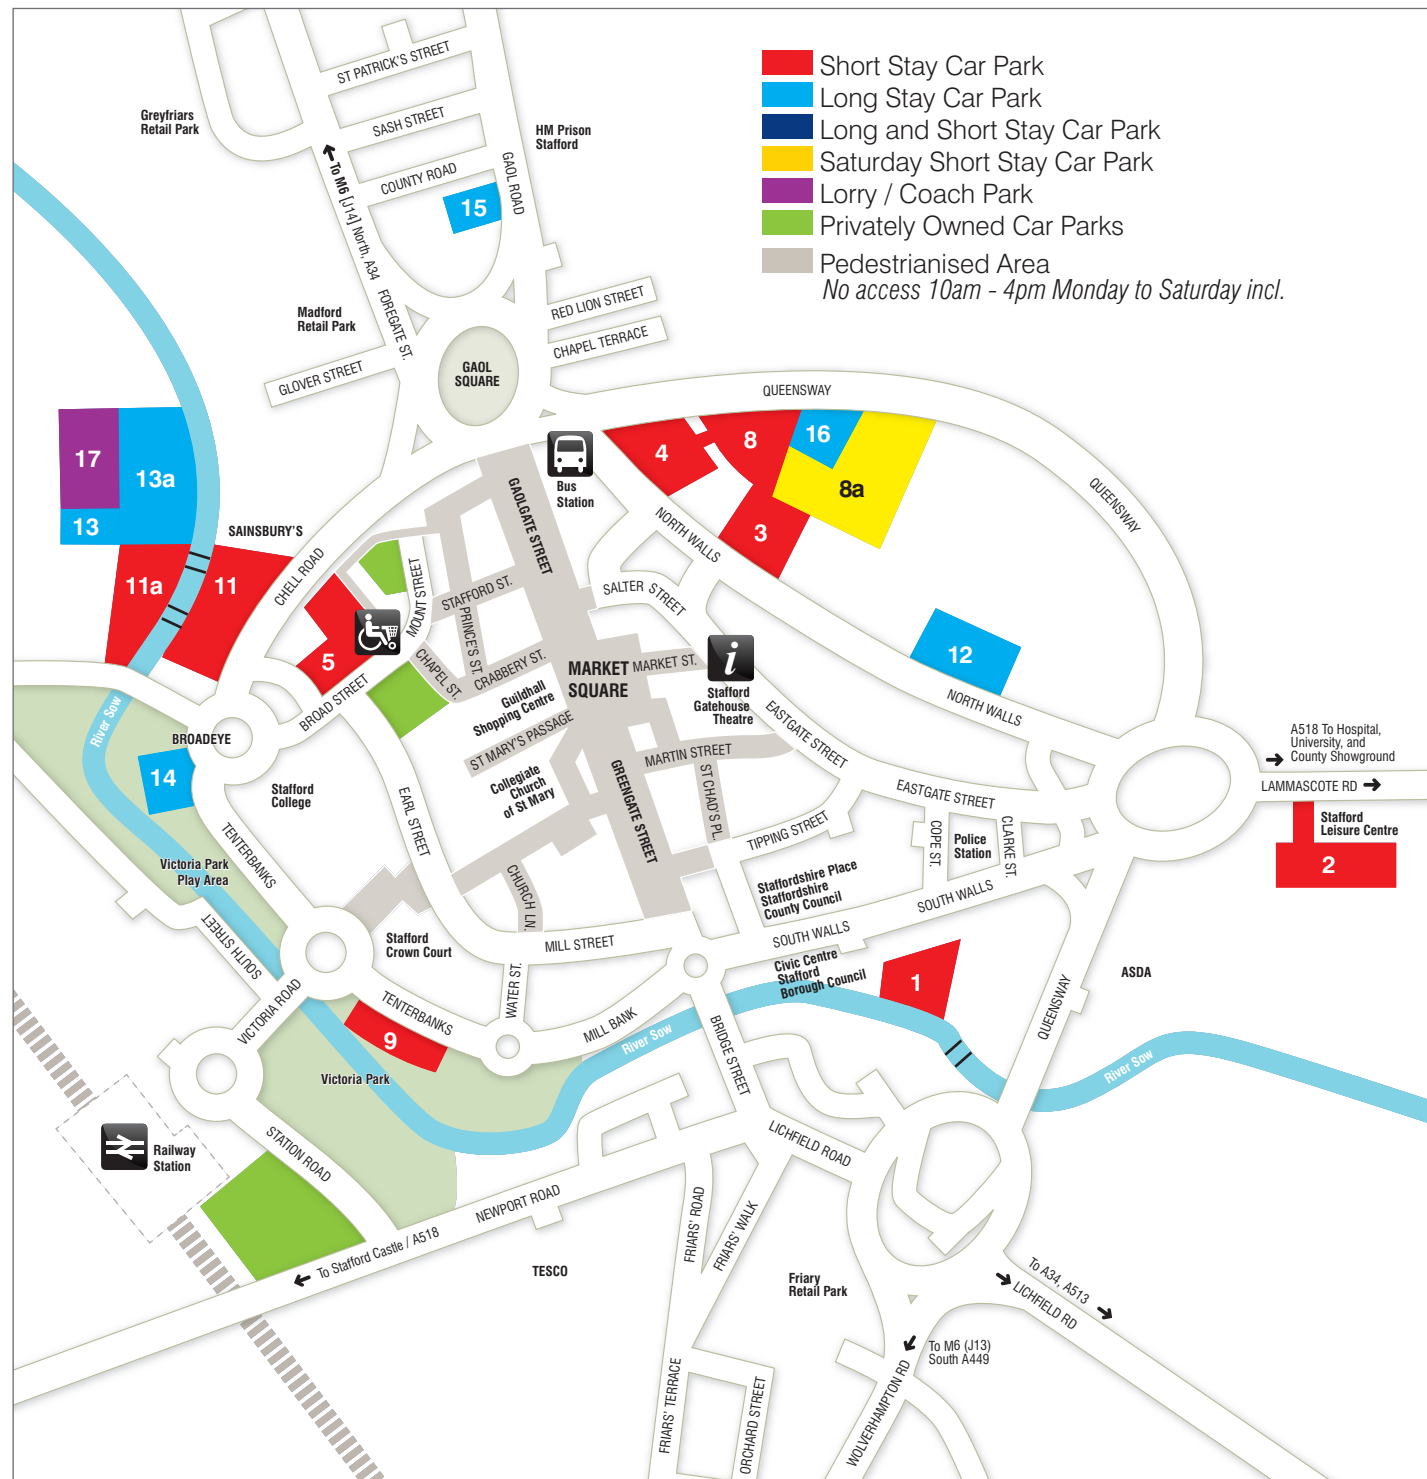

## Short Stay Car Parks

- 1** Civic Centre ST16 3AQ
- 2** Stafford Leisure Centre ST16 3TA
- 3** North Walls ST16 3AE
- 4** The Walls ST16 3AE
- 5** Broad Street ST16 2DE
- 8** Kingsmead ST16 3AE
- 8a** Kingsmead [Saturday only] ST16 3AE
- 9** Tenterbanks ST16 2QP
- 11** Doxey Road ST16 2TF
- 11a** Doxey Road ST16 2TF

## Long Stay Car Parks

- 12** Lammascote Gyratory ST16 3AD
- 13** Doxey Road ST16 2TF
- 13a** Doxey Road ST16 2TF
- 14** Castle Hill ST16 2QB
- 15** Gaol Road ST16 3AW
- 16** Kingsmead 3AE
- 17** Doxey Road lorry / coach Park ST16 2TF

## Privately Owned Public Car Parks

 Charges / times vary, check the car parks for details.

-  Bus Station
-  Railway Station
-  Shopmobility
-  Visitor Information

-  Short Stay Car Park
-  Long Stay Car Park
-  Long and Short Stay Car Park
-  Saturday Short Stay Car Park
-  Lorry / Coach Park
-  Privately Owned Car Parks
-  Pedestrianised Area  
*No access 10am - 4pm Monday to Saturday incl.*

This map is based upon Ordnance Survey material with the permission of Ordnance Survey on behalf of the Controller of Her Majesty's Stationary Office © Crown Copyright. Unauthorised reproduction infringes Crown Copyright and may lead to prosecution or civil proceedings. 100018205 [2010].